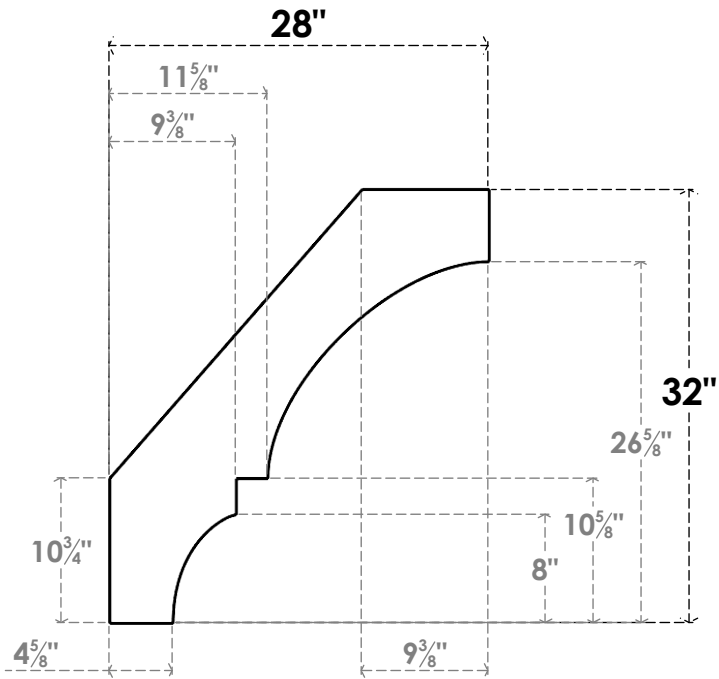

ITEM NUMBER: BRCPC040X28000X32000BOA

4"W X 28"D X 32"H BALBOA ARCHITECTURAL GRADE PVC CLOSED KNEE BRACE

SIDE PROFILE

FRONT PROFILE

ISOMETRIC

EKENA MILLWORK
2300 WEST MAIN ST.
CLARKSVILLE, TX 75426
TOLL FREE: 866-607-0453
WWW.EKENAMILLWORK.COM