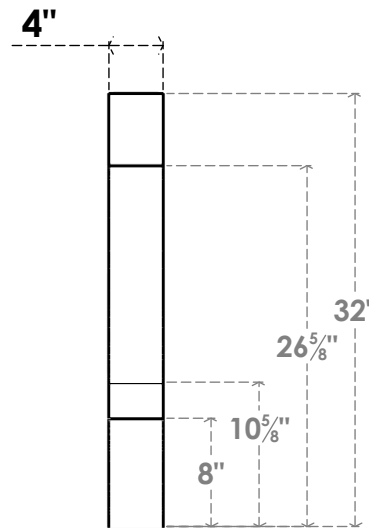

ITEM NUMBER: BRCPC040X28000X32000BOA

4"W X 28"D X 32"H BALBOA ARCHITECTURAL GRADE PVC CLOSED KNEE BRACE

SIDE PROFILE

FRONT PROFILE

ISOMETRIC

EKENA MILLWORK
2300 WEST MAIN ST.
CLARKSVILLE, TX 75426
TOLL FREE: 866-607-0453
WWW.EKENAMILLWORK.COM